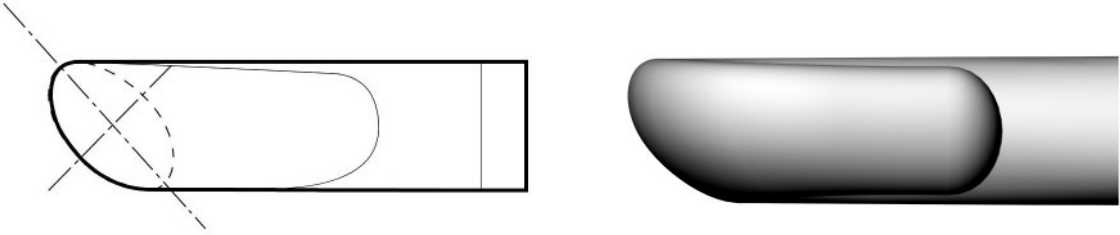

PERSPECTIVE VIEW 1  
FROM TOP (or BOTTOM) LEFT

PERSPECTIVE VIEW 2  
FROM TOP (or BOTTOM) LEFT  
SHOWN WITH ROSE FITTING OPTION

Ovos V6DDA LEVER DOOR HANDLE

Note: HANDLE CAN BE REVERSIBLE ON HORIZONTAL PLANE

RH END VIEW

FRONT VIEW

TOP (or BOTTOM)  
VIEW

Ovos V6DDA LEVER DOOR HANDLE

Note: HANDLE CAN BE REVERSIBLE ON HORIZONTAL PLANE