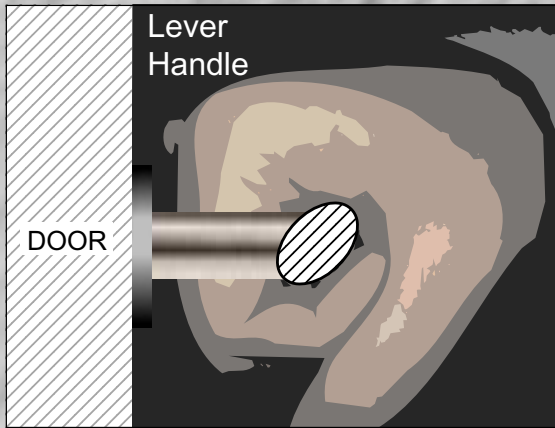

Ovos pull handles are supplied with bolt through countersunk fixings as standard for doors 40-54mm thick. Alternative fixings can be provided such as bolt back to back and for glass doors. They may also be supplied with roses. Other sizes are available to order.

*Ovos*  
Classic line

Ovos lever handles are supplied complete with 8mm spindle and with bolt through fixings for doors 40-54mm thick. The rose is fixed to the lever handle and has ball bearings to prolong their life. Alternative roses or backplates can be supplied such as spring loaded roses which are 10mm thick.

V6C01  
Prestige  
Line Offset

C6099

Accessories for locks and bathrooms with extended turns for use by all people. Illustrated is our own design of cylinder turn.

124mm

144mm

V6001 Prestige Line

V6002 Prestige Line

C7032  
Euro Profile  
Escutcheon

'Ovos' cylinder turn

Design concepts can be difficult to grasp. But in this case we have created one of the finest ergonomic range of door handles ever made. The comfortable Ovos grip fits the hand perfectly at forty-five degrees, a natural angle for operation.