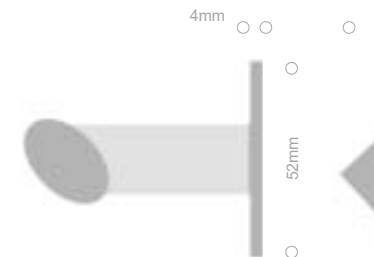

Ovos pull handles are supplied with bolt through countersunk fixings as standard for doors 40-54mm thick. Alternative fixings can be provided such as bolt back to back and for glass doors. They may also be supplied with roses. Other sizes are available to order.

*Ovos*  
Classic line

Ovos lever handles are supplied complete with 8mm spindle and with bolt through fixings for doors 40-54mm thick. The rose is fixed to the lever handle and has ball bearings to prolong their life. Alternative roses or backplates can be supplied such as spring loaded roses which are 10mm thick.