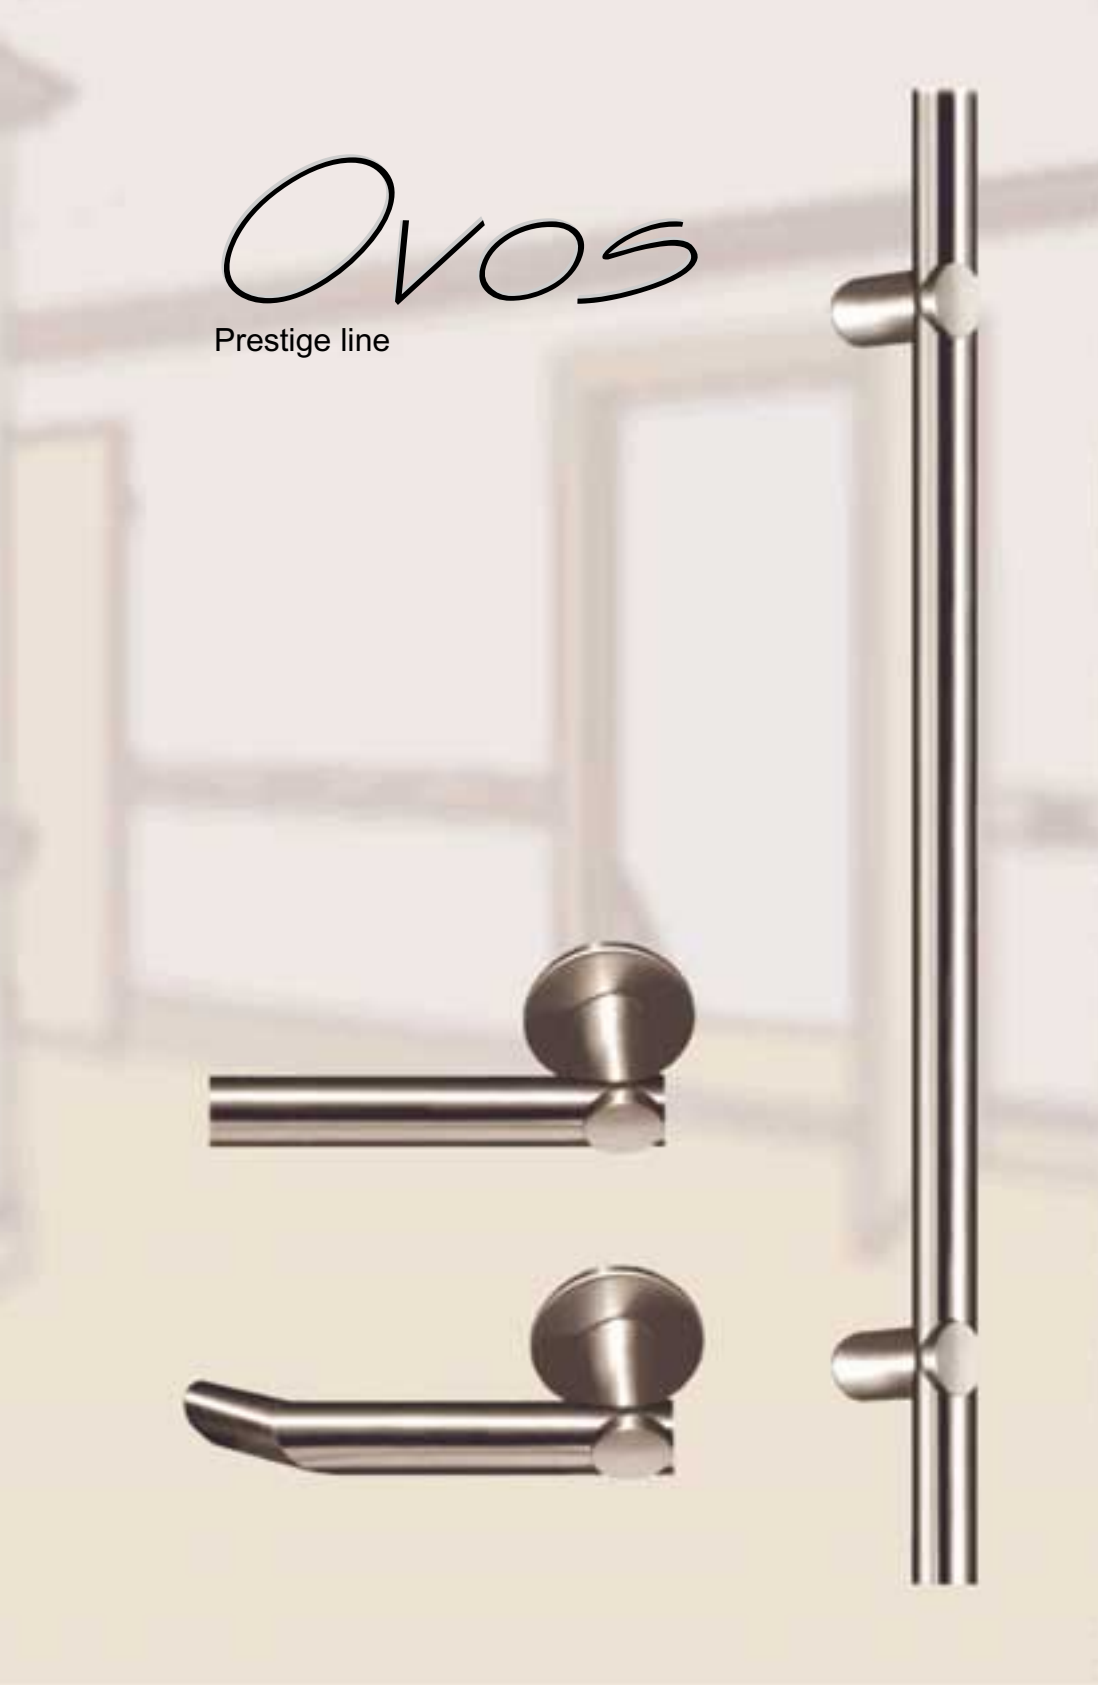

Ovos pull handles are supplied with bolt through countersunk fixings as standard for doors 40-54mm thick. Alternative fixings can be provided such as bolt back to back and for glass doors. They may also be supplied with roses. Other sizes are available to order.

*Ovos*  
Classic line

Ovos lever handles are supplied complete with 8mm spindle and with bolt through fixings for doors 40-54mm thick. The rose is fixed to the lever handle and has ball bearings to prolong their life. Alternative roses or backplates can be supplied such as spring loaded roses which are 10mm thick.

# Ovos

Prestige line

Push plates and kick plates are manufactured to any size with matching screws or self adhesive fixing.

C7020

V6C12  
Classic  
Line Offset

V6C11  
Prestige  
Line Offset

V6C02  
Classic  
Line Offset

V6C01  
Prestige  
Line Offset

C6099

Accessories for locks and bathrooms with extended turns for use by all people. Illustrated is our own design of cylinder turn.

124mm

144mm

V6001 Prestige Line

V6002 Prestige Line