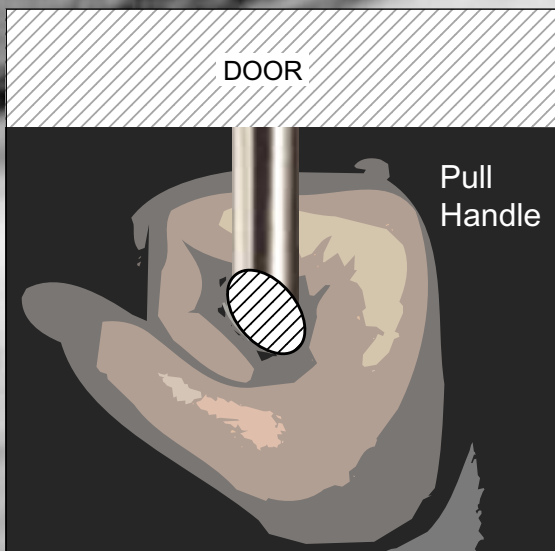

C7032  
Euro Profile  
Escutcheon

'Ovos' cylinder turn

Design concepts can be difficult to grasp. But in this case we have created one of the finest ergonomic range of door handles ever made. The comfortable Ovos grip fits the hand perfectly at forty-five degrees, a natural angle for operation.

The Ovos handle design is also excellent for use by the elderly and infirm, providing a secure strong grip without slipping. The return to door version provides a safe option as coats and trouser pockets cannot be caught or torn.