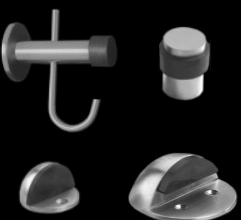

C9859 80 SS hook or door stop (hook removable)
C8501 32 SS pillar stop
C8012 45x25 floor door stop
C9203 80x30 large floor door stop