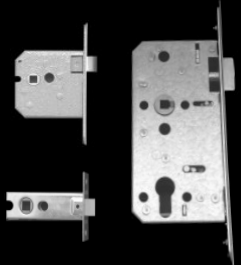

Ovos V6001SS Prestige lever handle, unsprung rose

Ovos V6DDA SS Safety lever handle, unsprung rose BS8300/DDA compliant

alternative fix

Pull Handles

Classic  
Ovos V6102 400 300c/c SS  
Ovos V6102b 600 425c/c SS  
Prestige  
Ovos V6101 400 300c/c SS  
all with universal fittings  
Other sizes available  
BS8300/DDA compliant

Ovos V6STR SS lever handle, unsprung rose +EXT BS8300/DDA compliant with sprung rose

alternative fix

C6661 90 SS flush pull

C6099 SS turn & indicator

C7032 4x52 SS escutcheon  
C4090 60 SS euro cylinder & turn

WT White

Please consult our sales office for more information & availability of special finishes and designs. We also distribute other quality ranges.

C1517r 102x76 SS Grade 14 concealed bearing butt hinge Certifire®

C1357 Slimline Grade13  
C1412 102x102 ball bearing  
C1012r ball bearing

C2015r SS Fully adjustable Surface closer Certifire®

C2303 SS Mitron closer  
Concealed in door/frame

C4035 76 SS HD small latch  
C4820 555b/s SS euro cylinder mortice sashlock Certifire®  
C4431 76 SN tubular latch