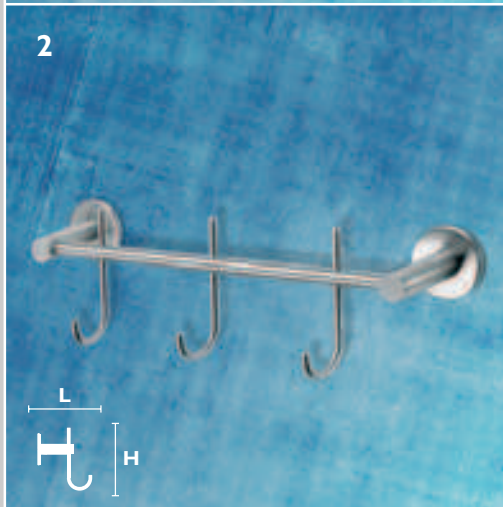

**ALL
ROUND**

*	Name/description	Main no.	Finish	CC	L	B	H	Ø	§
1	Tissue dispenser	C 900313	-	-	245	130	82.5	-	MS
2	Paper towel dispenser	C 900314	-	-	275	113	351	-	MS

24 ALL ROUND

*	Name/description	Main no.	Finish	CC	L	B	H	Ø	§
1	Single hook	C 900410	-	40	-	22	12	-	MS
2	Double hook	C 900411	-	105	-	22	12	-	MS
3	Triple hook	C 900412	-	184	-	22	12	-	MS
4	Quadrouble hook	C 900413	-	264	-	22	12	-	MS

**ALL
ROUND**

*	Name/description	Main no.	Finish	CC	L	B	H	Ø	§
1	Hook	C 900407	-	-	88	-	102	6/16	MS
2	Hook rack with 3 hooks	C 900423	-	300	88	-	102	6/12/20	MS
3	Hook rack with 5 hooks	C 900408	-	450	88	-	102	6/12/20	MS