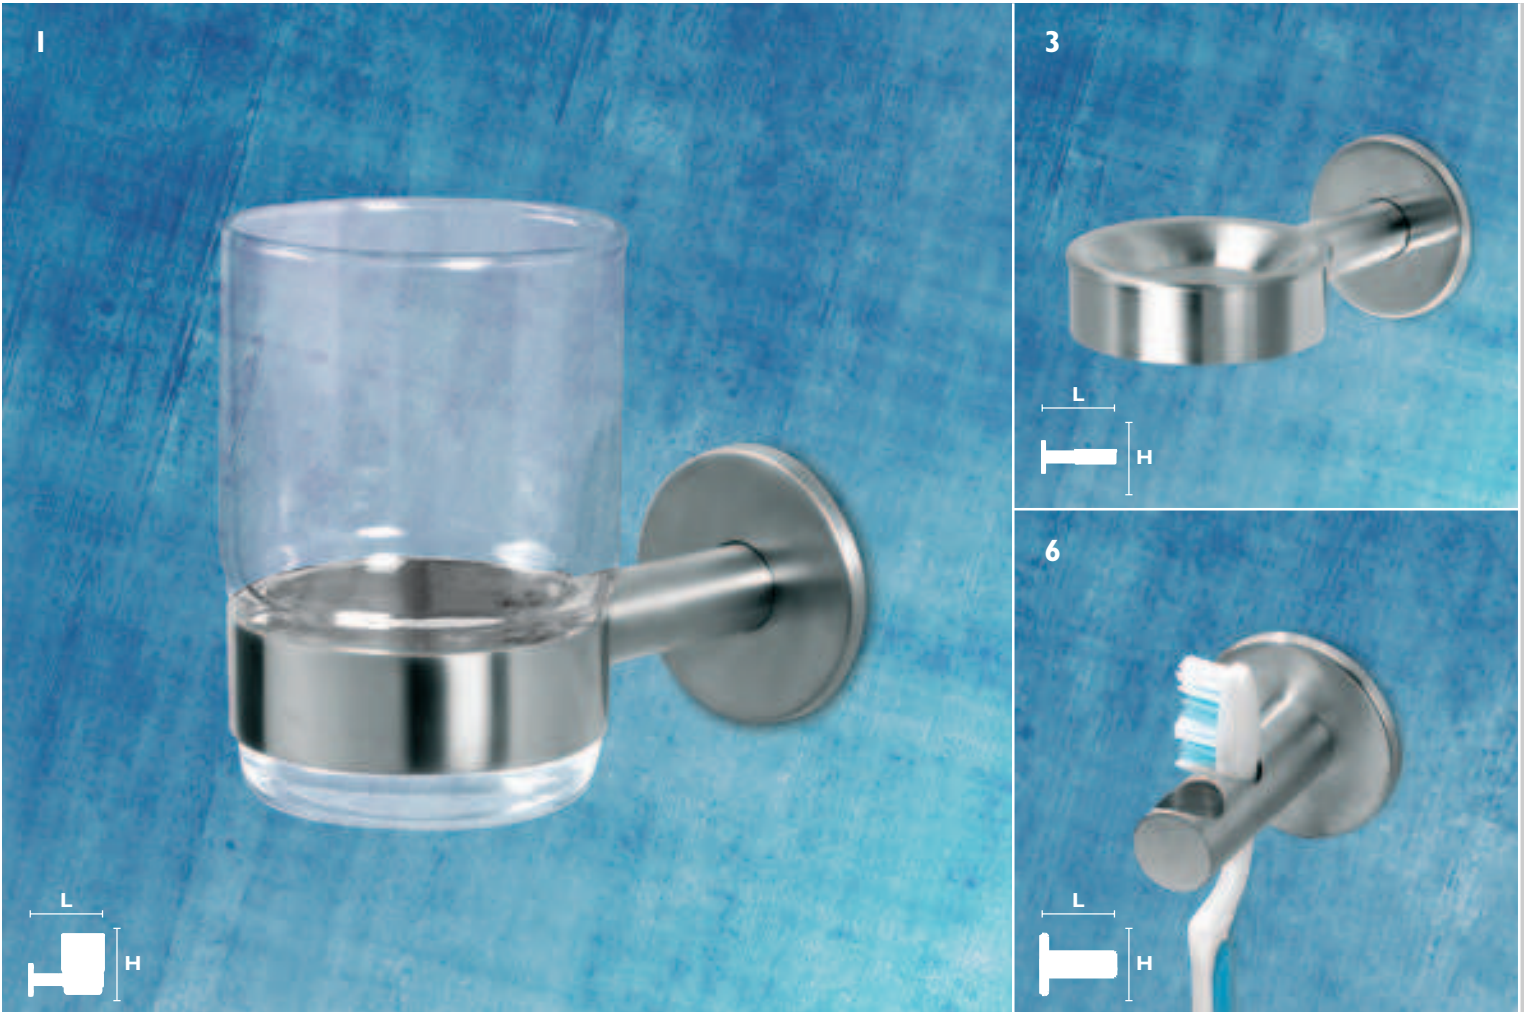

14 ALL ROUND

*	Name/description	Main no.	Finish	CC	L	B	H	Ø	§
1	Glassholder with Glass	C 900306	-	-	120	-	60	-	MS
2		C 901306	-	-	120	-	60	-	MS
3	Ash tray	C 900309	-	-	120	-	60	-	MS
4		C 901309	-	-	120	-	60	-	MS
5	Tooth brush holder	C 900311	-	-	63	-	20	-	MS
6		C 901311	-	-	63	-	20	-	MS

All Round

The comprehensive interior decoration series in stainless steel for use both in public buildings and private homes.

**ALL
ROUND**