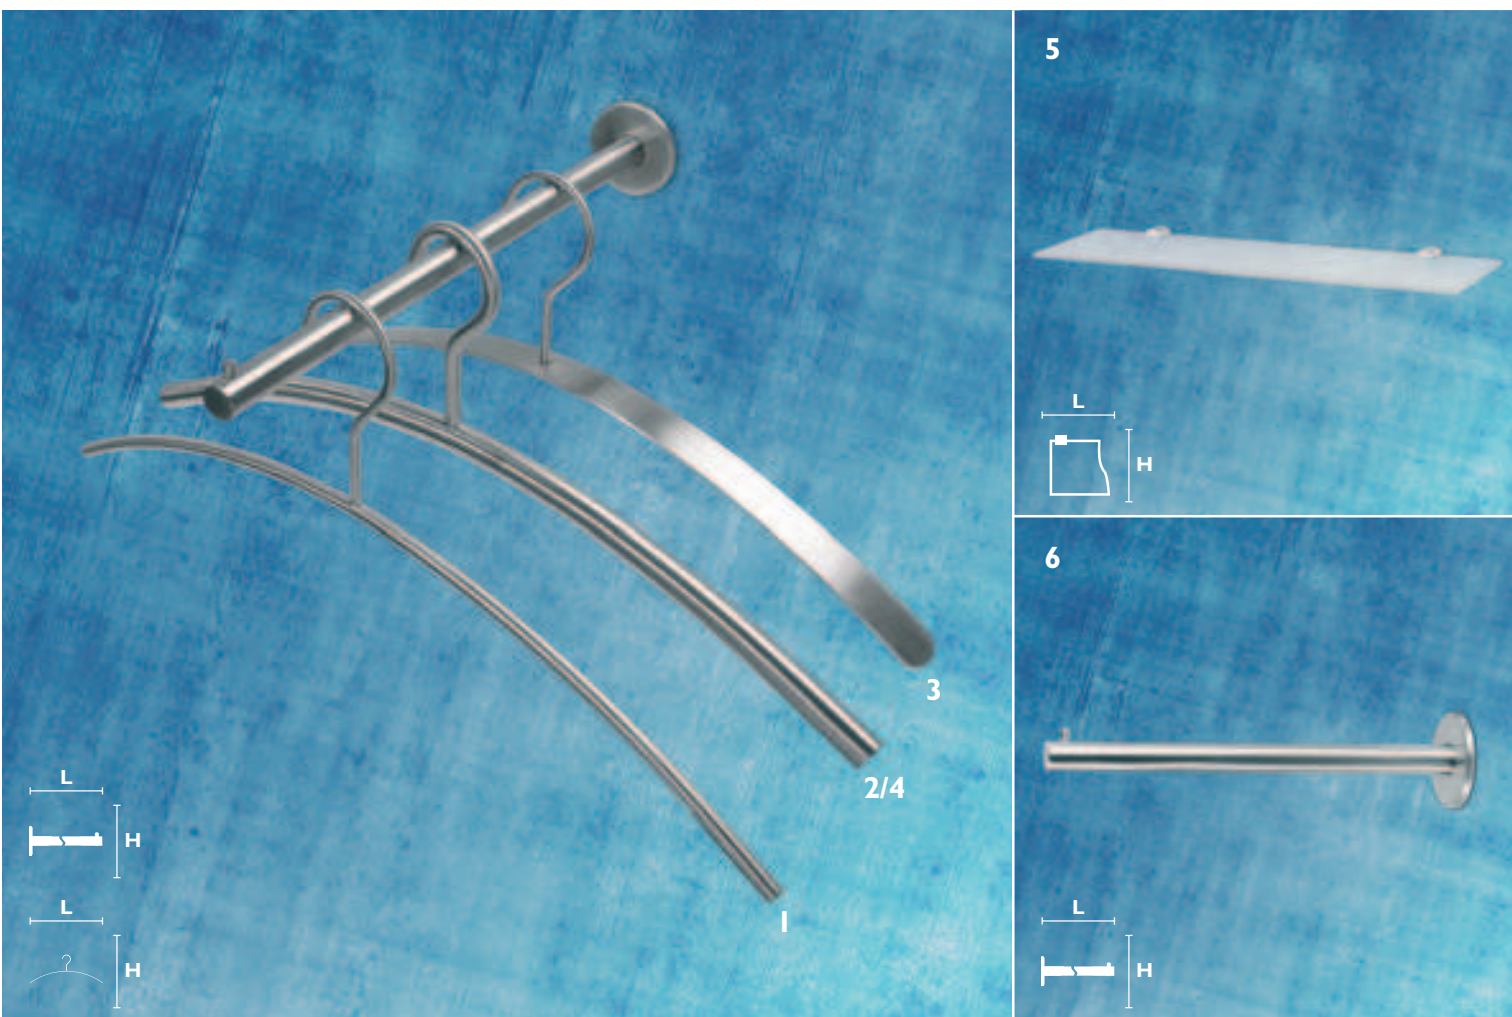

26 ALL ROUND

*	Name/description	Main no.	Finish	CC	L	B	H	Ø	§
1	Coat hanger	C 900415A	-	460	-	-	180	8	MS
2	Coat hanger	C 900417A	-	460	-	-	180	16	MS
3	Coat hanger	C 900418A	-	460	-	2,5	180	-	MS
4	Coat hanger with turnable hook	C 900424A	-	460	-	-	180	12	MS
5	Glass shelf set	C 900504	-	-	500	-	150	-	MS
6	Towel holder/shelf holder	C 900403A	-	-	151	-	16	-	MS
7	Towel holder/shelf holder	C 900403B	-	-	201	-	16	-	MS
8	Towel holder/shelf holder	C 900403C	-	-	301	-	16	-	MS
9	Towel holder/shelf holder	C 900403D	-	-	401	-	16	-	MS

**ALL
ROUND**