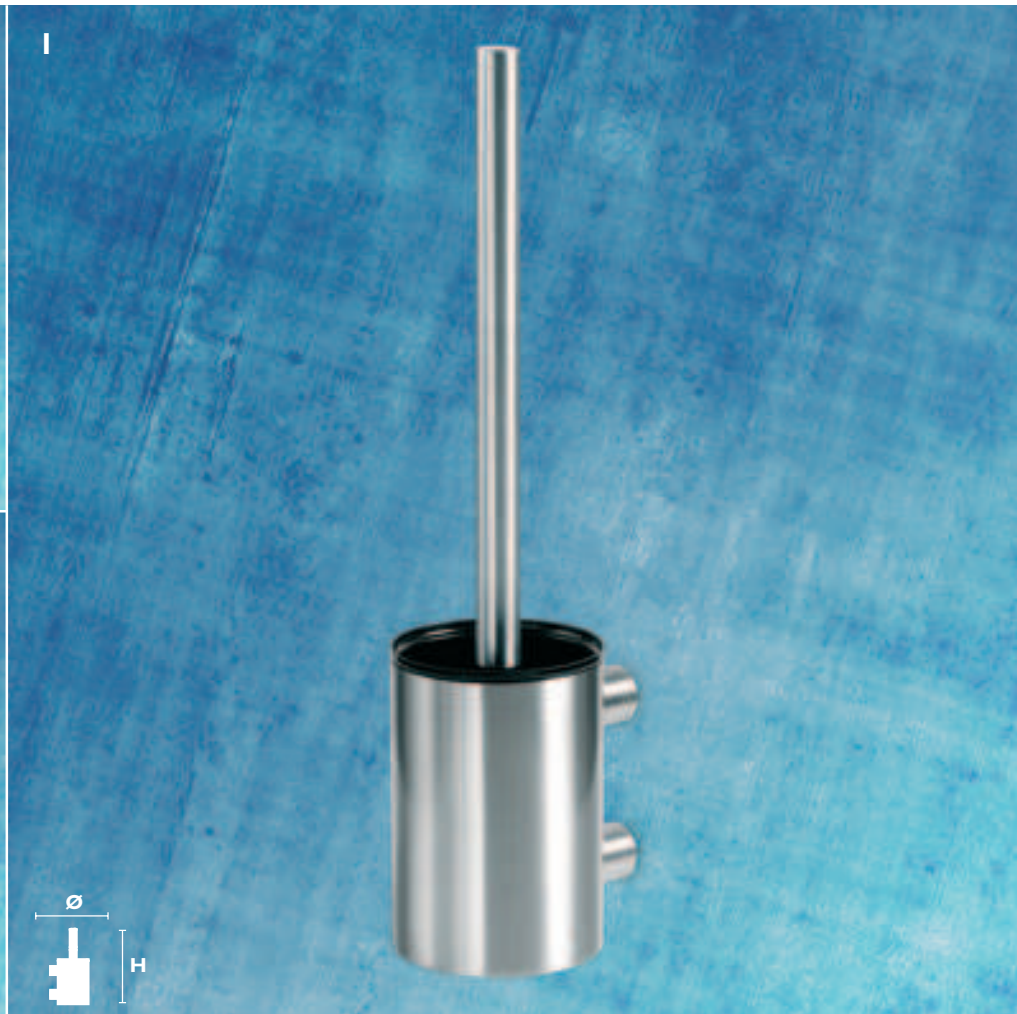

CAIRNEY

architectural hardware solutions

ALL ROUND

JAN 2011

● ALL
ROUND

14 ALL ROUND

*	Name/description	Main no.	Finish	CC	L	B	H	Ø	§
1	Glassholder with Glass	C 900306	-	-	120	-	60	-	MS
2		C 901306	-	-	120	-	60	-	MS
3	Ash tray	C 900309	-	-	120	-	60	-	MS
4		C 901309	-	-	120	-	60	-	MS
5	Tooth brush holder	C 900311	-	-	63	-	20	-	MS
6		C 901311	-	-	63	-	20	-	MS

All Round

The comprehensive interior decoration series in stainless steel for use both in public buildings and private homes.

**ALL
ROUND**

*	Name/description	Main no.	Finish	CC	L	B	H	Ø	§
1	Toilet brush, wall	C 900305A	-	70	-	-	380	89	MS
2		C 901305A	-	70	-	-	380	89	MS
3	Toilet brush, floor	C 900305B	-	-	-	-	380	89	MS

900xxx stainless steel silk polished (mat)
901xxx stainless steel mirror polished (shiny)

16 ALL ROUND

*	Name/description	Main no.	Finish	CC	L	B	H	Ø	§
1	Hook	C 900404	-	-	40	-	-	14	MS
2		C 901404	-	-	40	-	-	14	MS
3		C 900434	-	-	40	-	-	16	MS
4		C 901434	-	-	40	-	-	16	MS
5		C 900431	-	-	40	-	-	14	MS
6		C 901431	-	-	40	-	-	14	MS
7	Hook with rose	C 900414	-	-	40	-	-	-	MS
8	Hook with 3 taps	C 900405	-	200	40	-	-	10	MS
9		C 901405	-	200	40	-	-	10	MS
10	Kitchen rool holder	C 900409	-	-	320	-	90	16	MS

**ALL
ROUND**

*	Name/description	Main no.	Finish	CC	L	B	H	Ø	§
1	Spare roll holder	C 900302A	-	-	-	90	160	16	MS
2		C 901302A	-	-	-	90	160	16	MS
3	Toilet roll holder	C 900301A	-	160	160	-	90	16	MS
4	Toilet roll holder, swingable	C 900301C	-	80	155	-	90	8/16	MS
5		C 901301C	-	80	155	-	90	8/16	MS