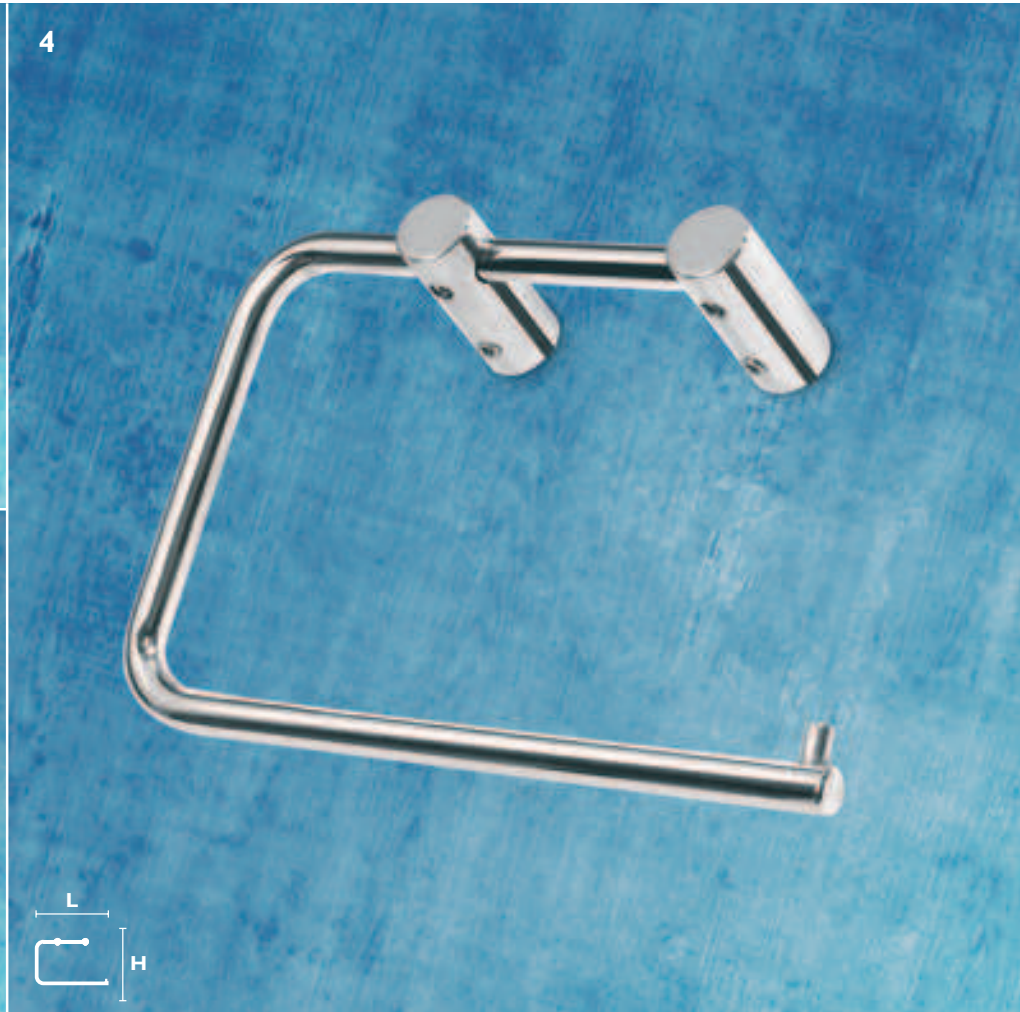

All Round

The comprehensive interior decoration series in stainless steel for use both in public buildings and private homes.

**ALL
ROUND**

*	Name/description	Main no.	Finish	CC	L	B	H	Ø	§
1	Toilet brush, wall	C 900305A	-	70	-	-	380	89	MS
2		C 901305A	-	70	-	-	380	89	MS
3	Toilet brush, floor	C 900305B	-	-	-	-	380	89	MS

900xxx stainless steel silk polished (mat)
901xxx stainless steel mirror polished (shiny)

16 ALL ROUND

*	Name/description	Main no.	Finish	CC	L	B	H	Ø	§
1	Hook	C 900404	-	-	40	-	-	14	MS
2		C 901404	-	-	40	-	-	14	MS
3		C 900434	-	-	40	-	-	16	MS
4		C 901434	-	-	40	-	-	16	MS
5		C 900431	-	-	40	-	-	14	MS
6		C 901431	-	-	40	-	-	14	MS
7	Hook with rose	C 900414	-	-	40	-	-	-	MS
8	Hook with 3 taps	C 900405	-	200	40	-	-	10	MS
9		C 901405	-	200	40	-	-	10	MS
10	Kitchen rool holder	C 900409	-	-	320	-	90	16	MS

**ALL
ROUND**

*	Name/description	Main no.	Finish	CC	L	B	H	Ø	§
1	Spare roll holder	C 900302A	-	-	-	90	160	16	MS
2		C 901302A	-	-	-	90	160	16	MS
3	Toilet roll holder	C 900301A	-	160	160	-	90	16	MS
4	Toilet roll holder, swingable	C 900301C	-	80	155	-	90	8/16	MS
5		C 901301C	-	80	155	-	90	8/16	MS

18 ALL ROUND

*	Name/description	Main no.	Finish	CC	L	B	H	Ø	§
1	Soap dispenser, table	C 900310A	-	-	-	-	182	51	-
2	Soap dispenser, wall	C 900310B	-	70	-	-	162	76	MS
3	Soap dispenser, wall	C 901310B	-	70	-	-	162	76	MS
4	Soap dispenser, wall, small	C 900310C	-	70	-	-	182	51	MS
5	Soap dispenser, wall, small	C 901310C	-	70	-	-	182	51	MS
6	Soap dish	C 900312	-	-	120	-	60	-	MS
7	Soap dish	C 901312	-	-	120	-	60	-	MS
8	Soap magnet	C 900307	-	-	63	-	-	20	MS
9	Soap magnet	C 901307	-	-	63	-	-	20	MS
10	Glass shelf set	C 900504	-	-	500	-	150	-	MS