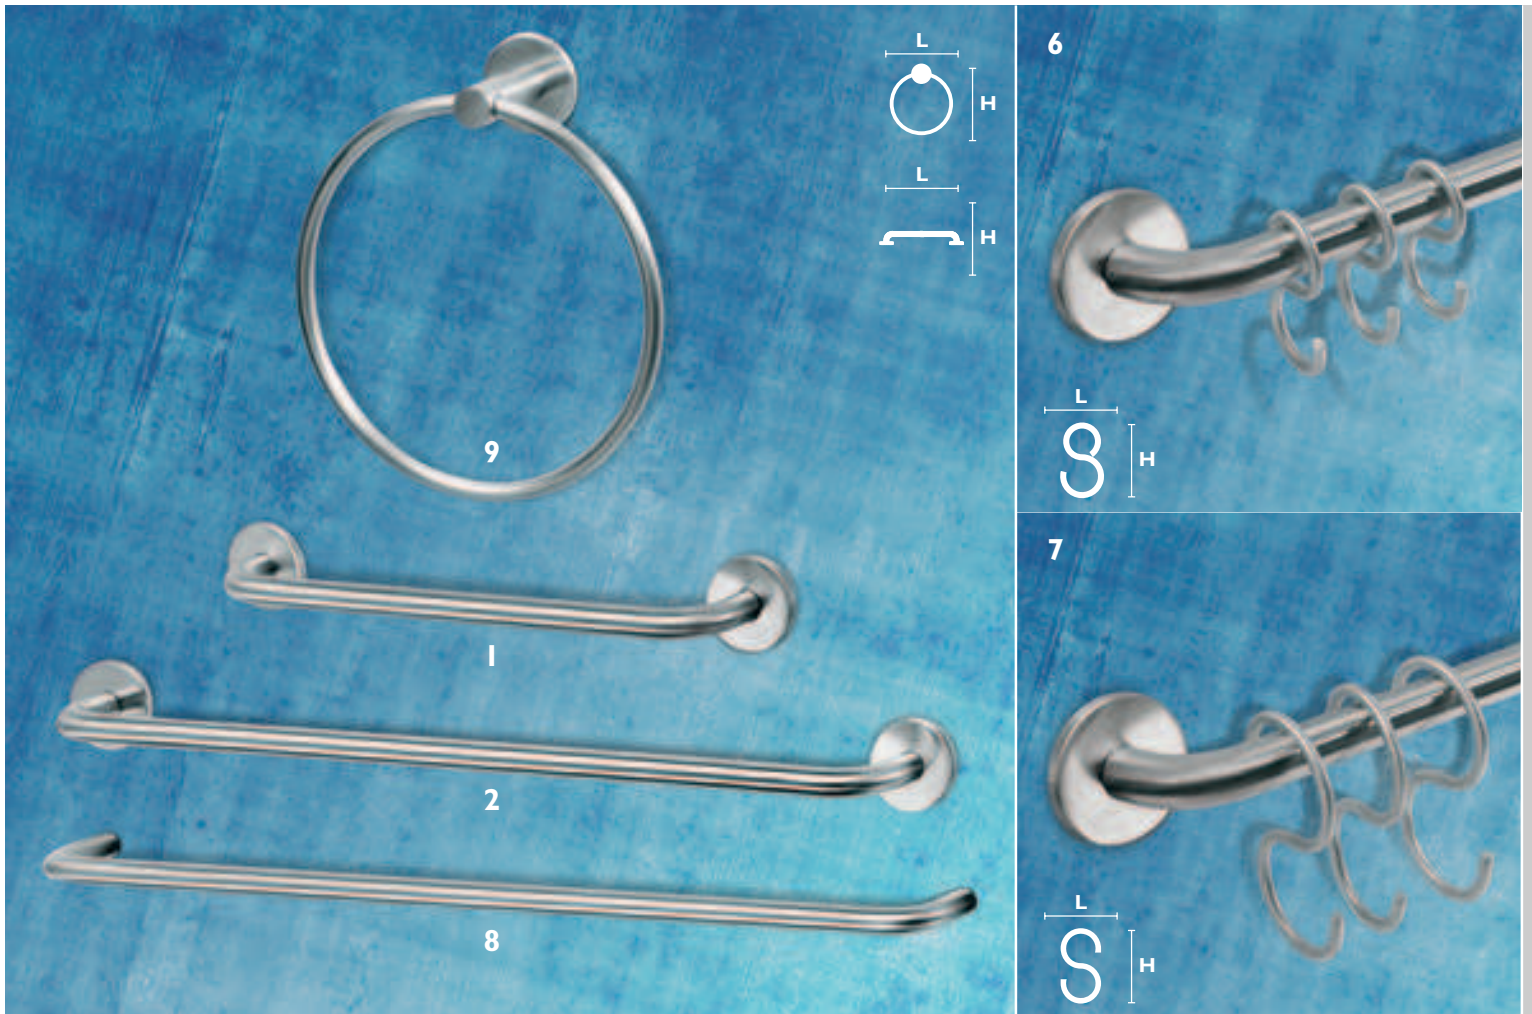

**ALL
ROUND**

*	Name/description	Main no.	Finish	CC	L	B	H	Ø	§
1	Spare roll holder	C 900302A	-	-	-	90	160	16	MS
2		C 901302A	-	-	-	90	160	16	MS
3	Toilet roll holder	C 900301A	-	160	160	-	90	16	MS
4	Toilet roll holder, swingable	C 900301C	-	80	155	-	90	8/16	MS
5		C 901301C	-	80	155	-	90	8/16	MS

18 ALL ROUND

*	Name/description	Main no.	Finish	CC	L	B	H	Ø	§
1	Soap dispenser, table	C 900310A	-	-	-	-	182	51	-
2	Soap dispenser, wall	C 900310B	-	70	-	-	162	76	MS
3	Soap dispenser, wall	C 901310B	-	70	-	-	162	76	MS
4	Soap dispenser, wall, small	C 900310C	-	70	-	-	182	51	MS
5	Soap dispenser, wall, small	C 901310C	-	70	-	-	182	51	MS
6	Soap dish	C 900312	-	-	120	-	60	-	MS
7	Soap dish	C 901312	-	-	120	-	60	-	MS
8	Soap magnet	C 900307	-	-	63	-	-	20	MS
9	Soap magnet	C 901307	-	-	63	-	-	20	MS
10	Glass shelf set	C 900504	-	-	500	-	150	-	MS

**ALL
ROUND**

*	Name/description	Main no.	Finish	CC	L	B	H	Ø	§
1	Shelf holders, 2 pcs.	C 900304A	-	-	26	-	-	25	MS
2	Shelf holders, 2 pcs.	C 900304B	-	-	46	-	-	35	MS
3	Corner glass shelf set	C 900503	-	-	150	-	150	-	MS
4	Mirrorholders, 4 pcs.	C 900303	-	-	-	-	-	25	MS
5		C 901303	-	-	-	-	-	25	MS

20 ALL ROUND

*	Name/description	Main no.	Finish	CC	L	B	H	Ø	§
1	Towel holder	C 900406A	-	300	-	-	49	16	MS
2	Towel holder	C 900406B	-	500	-	-	49	16	MS
3		C 901406B	-	500	-	-	49	16	MS
4		C 900406C	-	600	-	-	49	16	MS
5	Towel holder	C 901406C	-	600	-	-	49	16	MS
6	S-hook, closed	C 900402B	-	-	-	-	50	4	MS
7	S-hook	C 900402A	-	-	-	-	80	4	MS
8	Tie rack	C 900422	-	500	-	-	45	14	MS
9	Towel ring	C 900416	-	-	210	40	210	10	MS