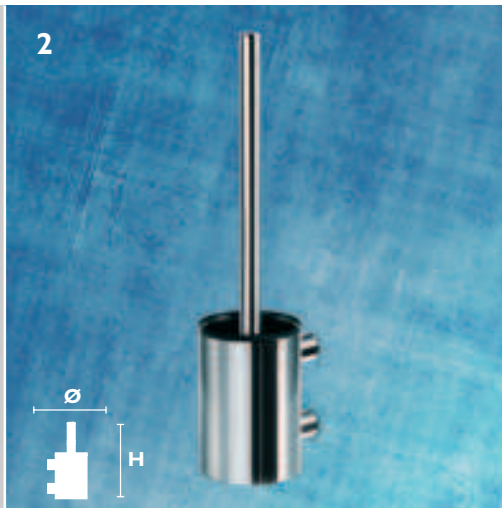

CAIRNEY

architectural hardware solutions

ALL ROUND

JAN 2011

● ALL
ROUND

14 ALL ROUND

*	Name/description	Main no.	Finish	CC	L	B	H	Ø	§
1	Glassholder with Glass	C 900306	-	-	120	-	60	-	MS
2		C 901306	-	-	120	-	60	-	MS
3	Ash tray	C 900309	-	-	120	-	60	-	MS
4		C 901309	-	-	120	-	60	-	MS
5	Tooth brush holder	C 900311	-	-	63	-	20	-	MS
6		C 901311	-	-	63	-	20	-	MS

All Round

The comprehensive interior decoration series in stainless steel for use both in public buildings and private homes.

**ALL
ROUND**

*	Name/description	Main no.	Finish	CC	L	B	H	Ø	§
1	Toilet brush, wall	C 900305A	-	70	-	-	380	89	MS
2		C 901305A	-	70	-	-	380	89	MS
3	Toilet brush, floor	C 900305B	-	-	-	-	380	89	MS

900xxx stainless steel silk polished (mat)
901xxx stainless steel mirror polished (shiny)

16 ALL ROUND

*	Name/description	Main no.	Finish	CC	L	B	H	Ø	§
1	Hook	C 900404	-	-	40	-	-	14	MS
2		C 901404	-	-	40	-	-	14	MS
3		C 900434	-	-	40	-	-	16	MS
4		C 901434	-	-	40	-	-	16	MS
5		C 900431	-	-	40	-	-	14	MS
6		C 901431	-	-	40	-	-	14	MS
7	Hook with rose	C 900414	-	-	40	-	-	-	MS
8	Hook with 3 taps	C 900405	-	200	40	-	-	10	MS
9		C 901405	-	200	40	-	-	10	MS
10	Kitchen rool holder	C 900409	-	-	320	-	90	16	MS