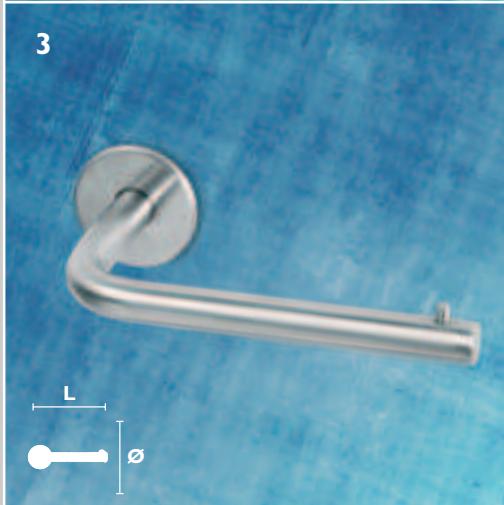

All Round

The comprehensive interior decoration series in stainless steel for use both in public buildings and private homes.

**ALL
ROUND**

*	Name/description	Main no.	Finish	CC	L	B	H	Ø	§
1	Toilet brush, wall	C 900305A	-	70	-	-	380	89	MS
2		C 901305A	-	70	-	-	380	89	MS
3	Toilet brush, floor	C 900305B	-	-	-	-	380	89	MS

900xxx stainless steel silk polished (mat)
901xxx stainless steel mirror polished (shiny)

16 ALL ROUND

*	Name/description	Main no.	Finish	CC	L	B	H	Ø	§
1	Hook	C 900404	-	-	40	-	-	14	MS
2		C 901404	-	-	40	-	-	14	MS
3		C 900434	-	-	40	-	-	16	MS
4		C 901434	-	-	40	-	-	16	MS
5		C 900431	-	-	40	-	-	14	MS
6		C 901431	-	-	40	-	-	14	MS
7	Hook with rose	C 900414	-	-	40	-	-	-	MS
8	Hook with 3 taps	C 900405	-	200	40	-	-	10	MS
9		C 901405	-	200	40	-	-	10	MS
10	Kitchen rool holder	C 900409	-	-	320	-	90	16	MS

**ALL
ROUND**

*	Name/description	Main no.	Finish	CC	L	B	H	Ø	§
1	Spare roll holder	C 900302A	-	-	-	90	160	16	MS
2		C 901302A	-	-	-	90	160	16	MS
3	Toilet roll holder	C 900301A	-	160	160	-	90	16	MS
4	Toilet roll holder, swingable	C 900301C	-	80	155	-	90	8/16	MS
5		C 901301C	-	80	155	-	90	8/16	MS

18 ALL ROUND

*	Name/description	Main no.	Finish	CC	L	B	H	Ø	§
1	Soap dispenser, table	C 900310A	-	-	-	-	182	51	-
2	Soap dispenser, wall	C 900310B	-	70	-	-	162	76	MS
3	Soap dispenser, wall	C 901310B	-	70	-	-	162	76	MS
4	Soap dispenser, wall, small	C 900310C	-	70	-	-	182	51	MS
5	Soap dispenser, wall, small	C 901310C	-	70	-	-	182	51	MS
6	Soap dish	C 900312	-	-	120	-	60	-	MS
7	Soap dish	C 901312	-	-	120	-	60	-	MS
8	Soap magnet	C 900307	-	-	63	-	-	20	MS
9	Soap magnet	C 901307	-	-	63	-	-	20	MS
10	Glass shelf set	C 900504	-	-	500	-	150	-	MS