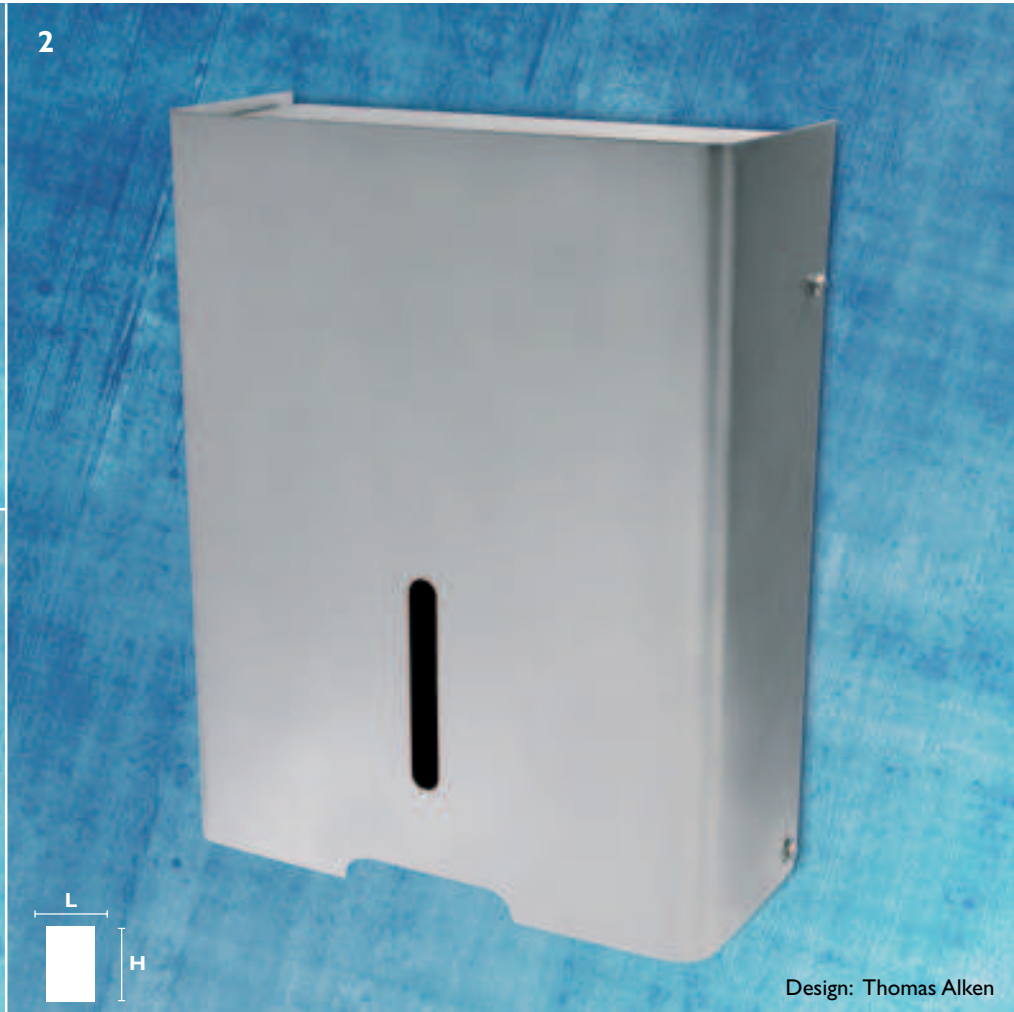

*	Name/description	Main no.	Finish	CC	L	B	H	Ø	§
1	Tissue dispenser	C 900313	-	-	245	130	82.5	-	MS
2	Paper towel dispenser	C 900314	-	-	275	113	351	-	MS