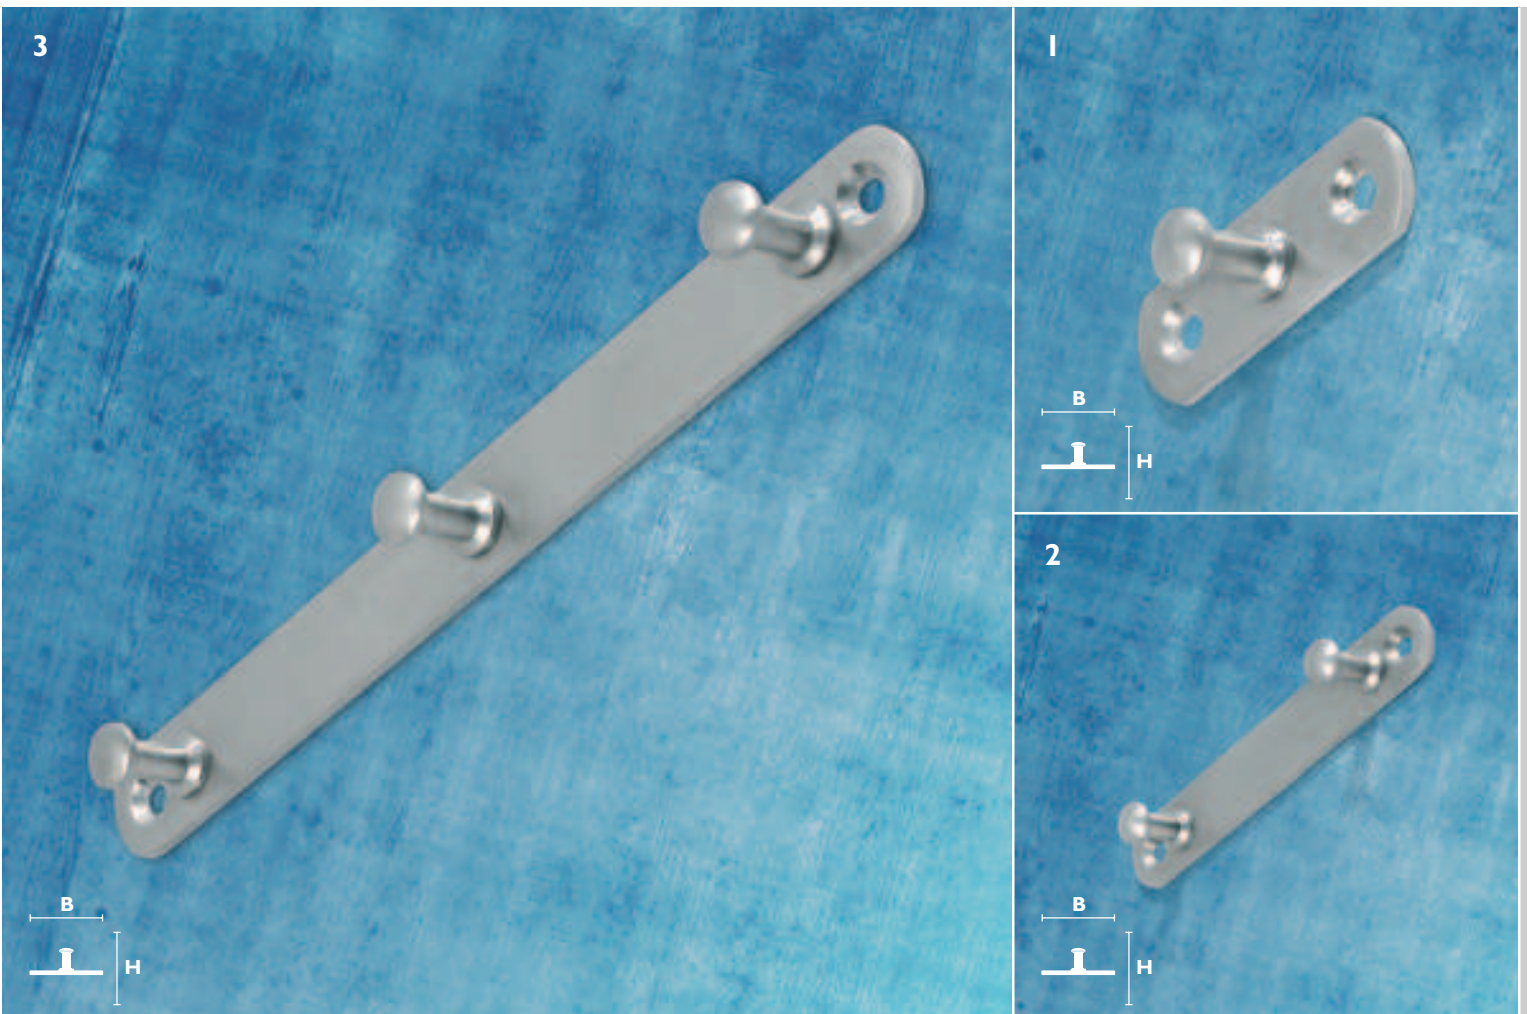

20 ALL ROUND

*	Name/description	Main no.	Finish	CC	L	B	H	Ø	§
1	Towel holder	C 900406A	-	300	-	-	49	16	MS
2	Towel holder	C 900406B	-	500	-	-	49	16	MS
3		C 901406B	-	500	-	-	49	16	MS
4		C 900406C	-	600	-	-	49	16	MS
5	Towel holder	C 901406C	-	600	-	-	49	16	MS
6	S-hook, closed	C 900402B	-	-	-	-	50	4	MS
7	S-hook	C 900402A	-	-	-	-	80	4	MS
8	Tie rack	C 900422	-	500	-	-	45	14	MS
9	Towel ring	C 900416	-	-	210	40	210	10	MS

*	Name/description	Main no.	Finish	CC	L	B	H	Ø	§
1	Towel holder	C 900420A	-	600	473	-	69	8/20	MS
2	Towel holder, double,	C 900420B	-	600	473	-	99	8/20	MS
3	Towel holder, swingable	C 900419	-	-	-	119	-	10/20	MS
4		C 901419	-	-	-	119	-	10/20	MS

**ALL
ROUND**

*	Name/description	Main no.	Finish	CC	L	B	H	Ø	§
1	Tissue dispenser	C 900313	-	-	245	130	82.5	-	MS
2	Paper towel dispenser	C 900314	-	-	275	113	351	-	MS

24 ALL ROUND

*	Name/description	Main no.	Finish	CC	L	B	H	Ø	§
1	Single hook	C 900410	-	40	-	22	12	-	MS
2	Double hook	C 900411	-	105	-	22	12	-	MS
3	Triple hook	C 900412	-	184	-	22	12	-	MS
4	Quadrouble hook	C 900413	-	264	-	22	12	-	MS