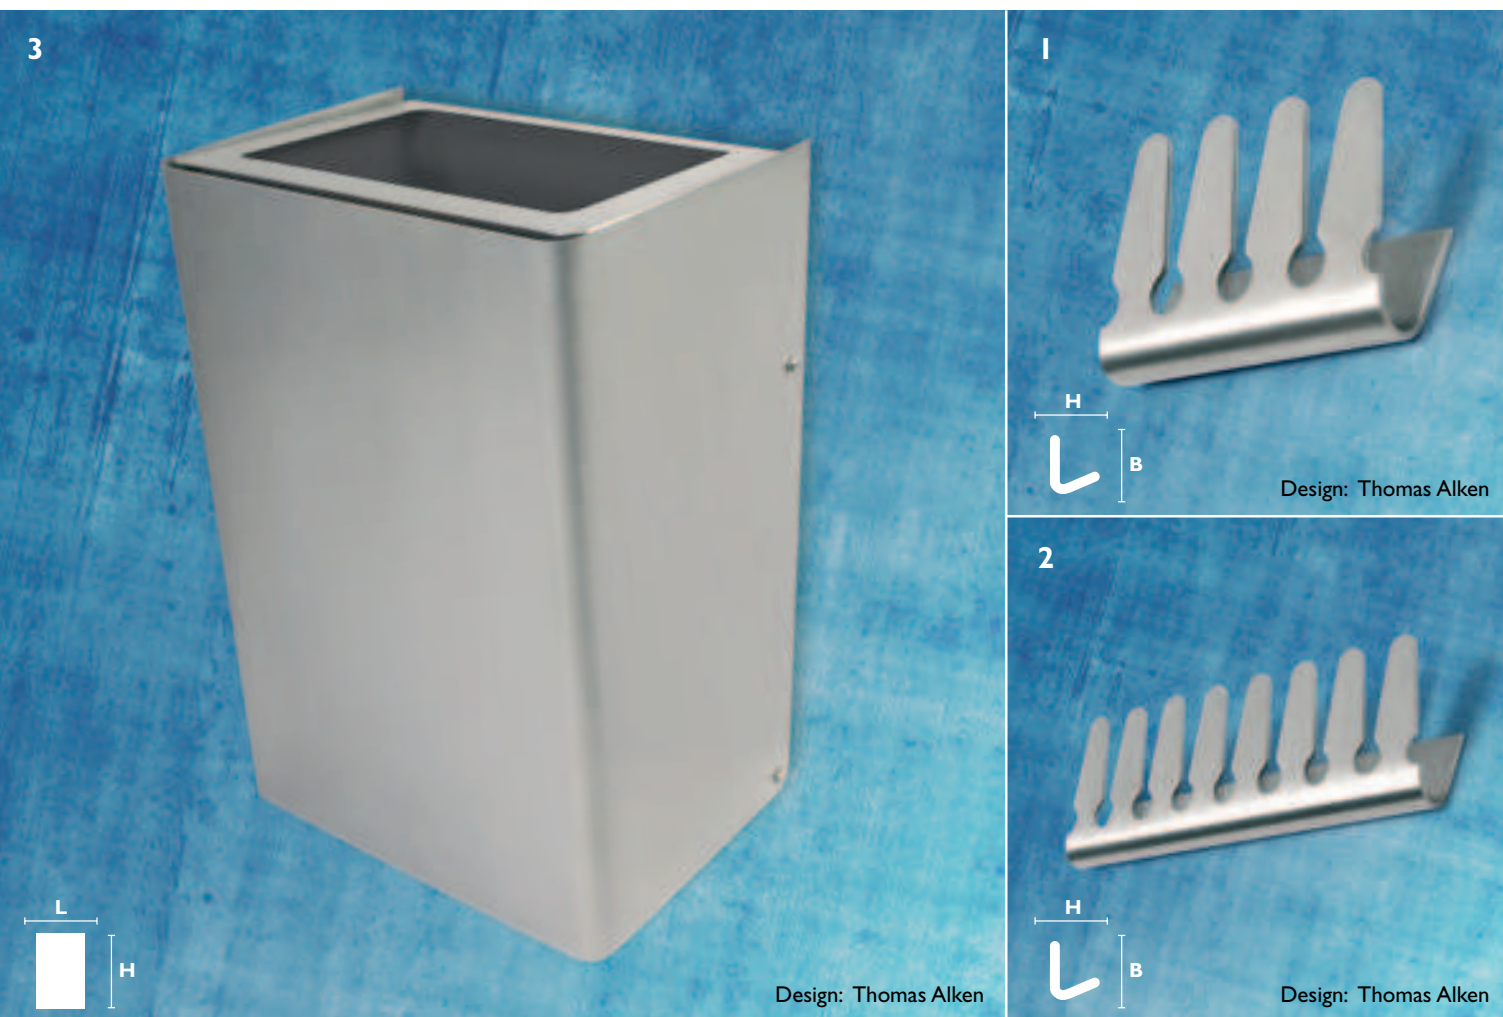

22 ALL ROUND

*	Name/description	Main no.	Finish	CC	L	B	H	Ø	§
1	REX hook rack with 4 hooks	C 900432	-	-	80	55	20	-	MS
2	REX hook rack with 8 hooks	C 900433	-	-	160	55	20	-	MS
3	Waste paper bin	C 900315	-	-	275	195	400	-	MS

**ALL
ROUND**