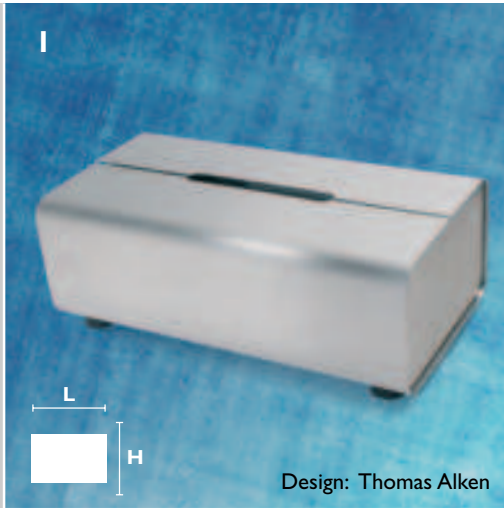

*	Name/description	Main no.	Finish	CC	L	B	H	Ø	§
1	Tissue dispenser	C 900313	-	-	245	130	82.5	-	MS
2	Paper towel dispenser	C 900314	-	-	275	113	351	-	MS