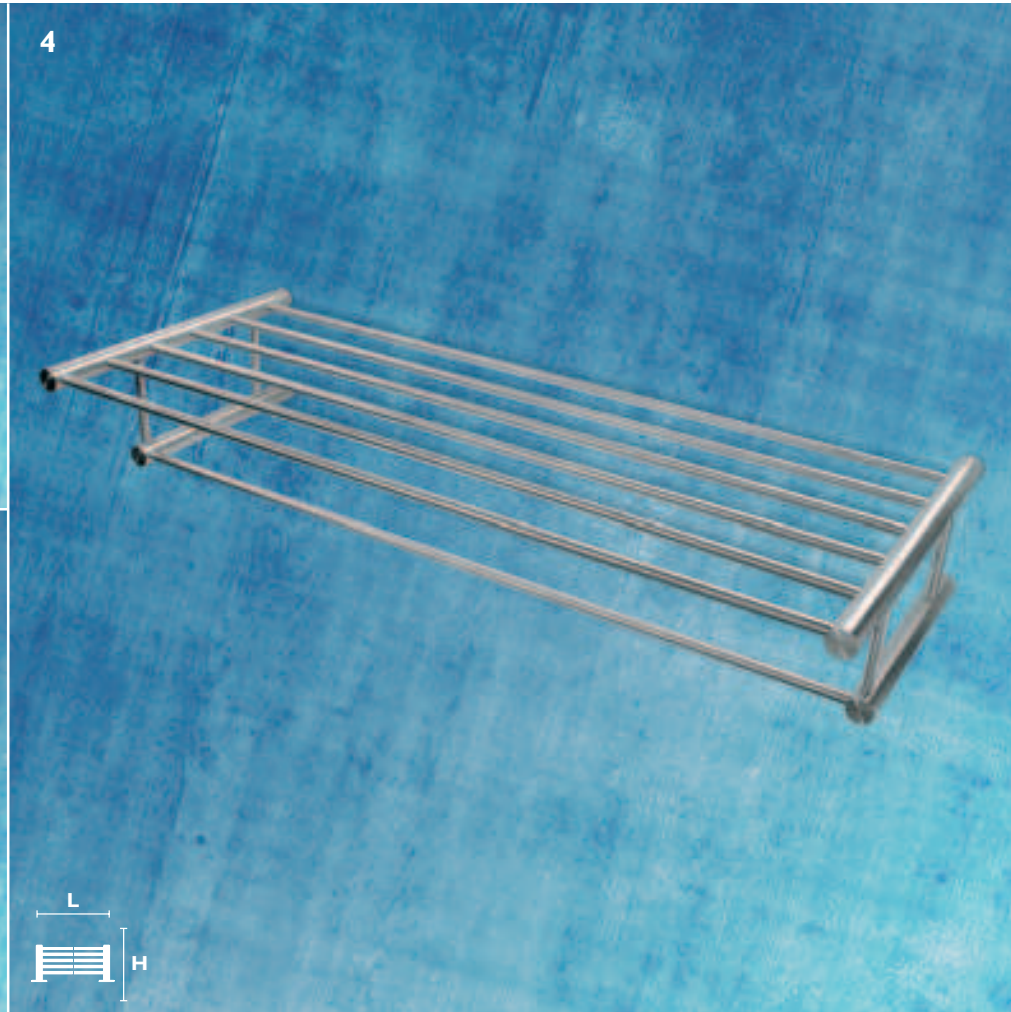

*	Name/description	Main no.	Finish	CC	L	B	H	Ø	§
1	Coat hanger set with 3 coat hangers	C 900500	-	-	201	-	-	8/16	MS
2	Glass shelf set	C 900501	-	-	500	-	200	16	MS
3		C 900502	-	-	600	-	200	16	MS
4	Shelf	C 900421	-	-	620	110	258	8/20	MS