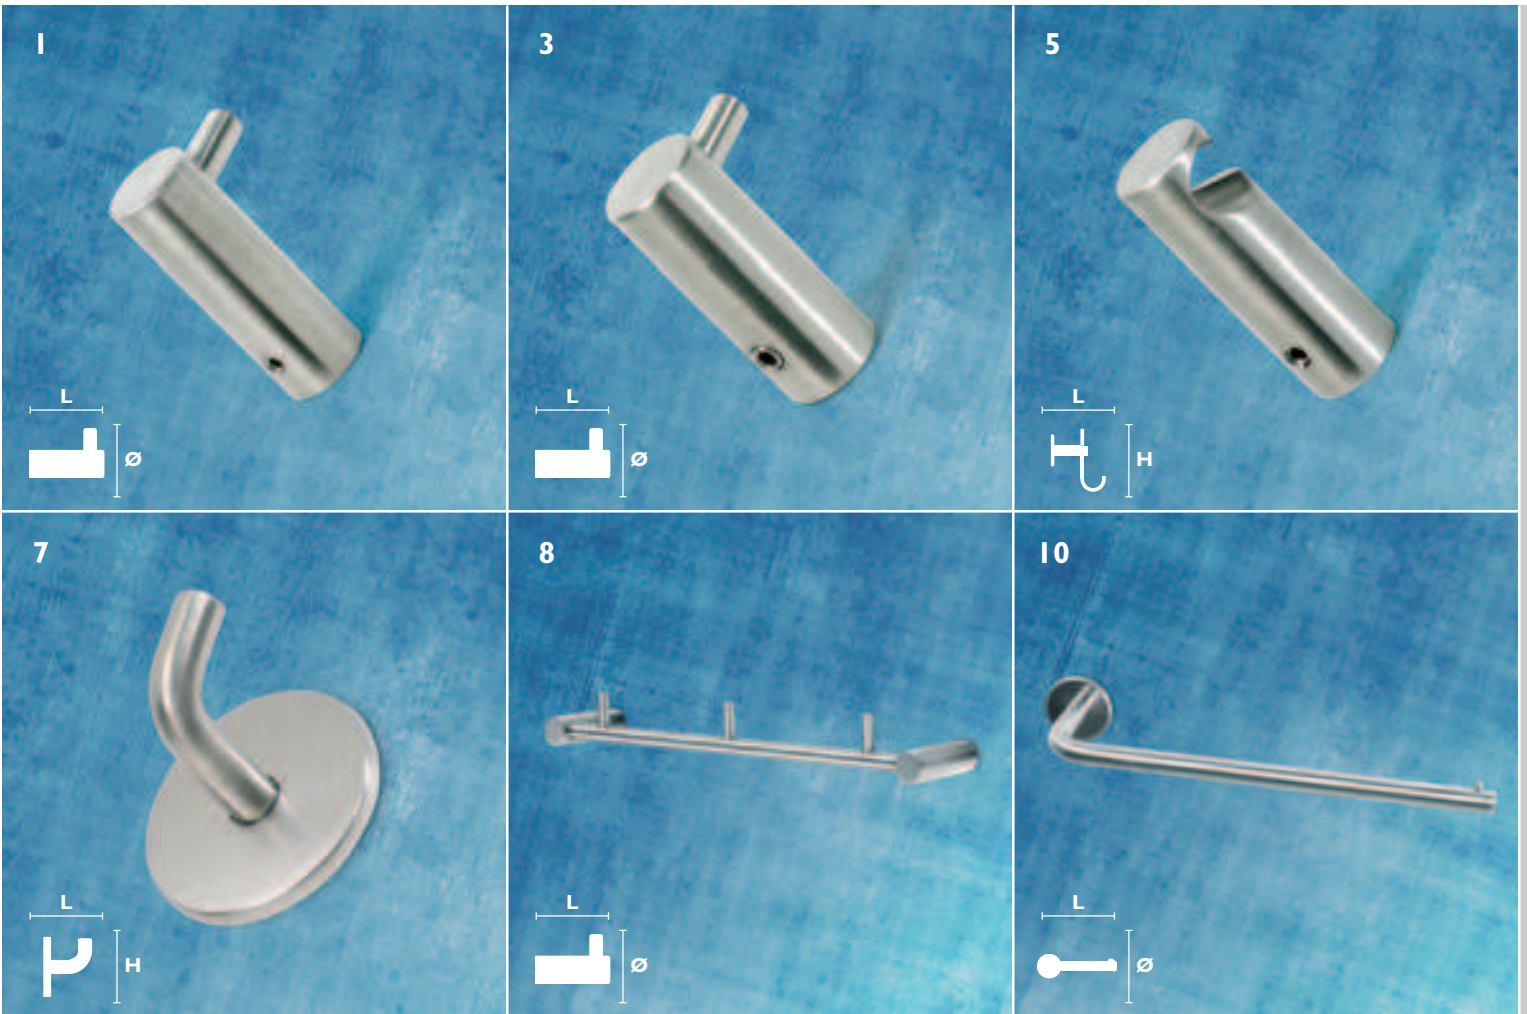

All Round

The comprehensive interior decoration series in stainless steel for use both in public buildings and private homes.

**ALL
ROUND**

*	Name/description	Main no.	Finish	CC	L	B	H	Ø	§
1	Toilet brush, wall	C 900305A	-	70	-	-	380	89	MS
2		C 901305A	-	70	-	-	380	89	MS
3	Toilet brush, floor	C 900305B	-	-	-	-	380	89	MS

900xxx stainless steel silk polished (mat)
901xxx stainless steel mirror polished (shiny)

16 ALL ROUND

*	Name/description	Main no.	Finish	CC	L	B	H	Ø	§
1	Hook	C 900404	-	-	40	-	-	14	MS
2		C 901404	-	-	40	-	-	14	MS
3		C 900434	-	-	40	-	-	16	MS
4		C 901434	-	-	40	-	-	16	MS
5		C 900431	-	-	40	-	-	14	MS
6		C 901431	-	-	40	-	-	14	MS
7	Hook with rose	C 900414	-	-	40	-	-	-	MS
8	Hook with 3 taps	C 900405	-	200	40	-	-	10	MS
9		C 901405	-	200	40	-	-	10	MS
10	Kitchen rool holder	C 900409	-	-	320	-	90	16	MS

18 ALL ROUND

*	Name/description	Main no.	Finish	CC	L	B	H	Ø	§
1	Soap dispenser, table	C 900310A	-	-	-	-	182	51	-
2	Soap dispenser, wall	C 900310B	-	70	-	-	162	76	MS
3	Soap dispenser, wall	C 901310B	-	70	-	-	162	76	MS
4	Soap dispenser, wall, small	C 900310C	-	70	-	-	182	51	MS
5	Soap dispenser, wall, small	C 901310C	-	70	-	-	182	51	MS
6	Soap dish	C 900312	-	-	120	-	60	-	MS
7	Soap dish	C 901312	-	-	120	-	60	-	MS
8	Soap magnet	C 900307	-	-	63	-	-	20	MS
9	Soap magnet	C 901307	-	-	63	-	-	20	MS
10	Glass shelf set	C 900504	-	-	500	-	150	-	MS

20 ALL ROUND

*	Name/description	Main no.	Finish	CC	L	B	H	Ø	§
1	Towel holder	C 900406A	-	300	-	-	49	16	MS
2	Towel holder	C 900406B	-	500	-	-	49	16	MS
3		C 901406B	-	500	-	-	49	16	MS
4		C 900406C	-	600	-	-	49	16	MS
5	Towel holder	C 901406C	-	600	-	-	49	16	MS
6	S-hook, closed	C 900402B	-	-	-	-	50	4	MS
7	S-hook	C 900402A	-	-	-	-	80	4	MS
8	Tie rack	C 900422	-	500	-	-	45	14	MS
9	Towel ring	C 900416	-	-	210	40	210	10	MS