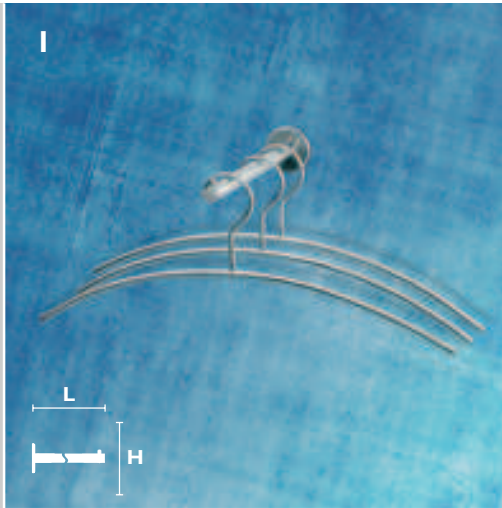

*	Name/description	Main no.	Finish	CC	L	B	H	Ø	§
1	Coat hanger set with 3 coat hangers	C 900500	-	-	201	-	-	8/16	MS
2	Glass shelf set	C 900501	-	-	500	-	200	16	MS
3		C 900502	-	-	600	-	200	16	MS
4	Shelf	C 900421	-	-	620	110	258	8/20	MS