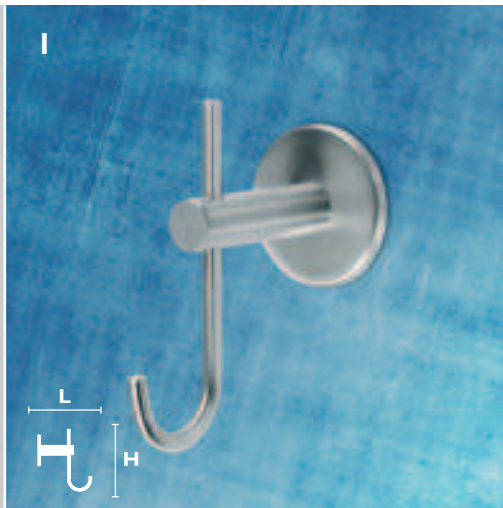

**ALL
ROUND**

*	Name/description	Main no.	Finish	CC	L	B	H	Ø	§
1	Tissue dispenser	C 900313	-	-	245	130	82.5	-	MS
2	Paper towel dispenser	C 900314	-	-	275	113	351	-	MS

24 ALL ROUND

*	Name/description	Main no.	Finish	CC	L	B	H	Ø	§
1	Single hook	C 900410	-	40	-	22	12	-	MS
2	Double hook	C 900411	-	105	-	22	12	-	MS
3	Triple hook	C 900412	-	184	-	22	12	-	MS
4	Quadrouble hook	C 900413	-	264	-	22	12	-	MS

**ALL
ROUND**

*	Name/description	Main no.	Finish	CC	L	B	H	Ø	§
1	Hook	C 900407	-	-	88	-	102	6/16	MS
2	Hook rack with 3 hooks	C 900423	-	300	88	-	102	6/12/20	MS
3	Hook rack with 5 hooks	C 900408	-	450	88	-	102	6/12/20	MS

26 ALL ROUND

*	Name/description	Main no.	Finish	CC	L	B	H	Ø	§
1	Coat hanger	C 900415A	-	460	-	-	180	8	MS
2	Coat hanger	C 900417A	-	460	-	-	180	16	MS
3	Coat hanger	C 900418A	-	460	-	2,5	180	-	MS
4	Coat hanger with turnable hook	C 900424A	-	460	-	-	180	12	MS
5	Glass shelf set	C 900504	-	-	500	-	150	-	MS
6	Towel holder/shelf holder	C 900403A	-	-	151	-	16	-	MS
7	Towel holder/shelf holder	C 900403B	-	-	201	-	16	-	MS
8	Towel holder/shelf holder	C 900403C	-	-	301	-	16	-	MS
9	Towel holder/shelf holder	C 900403D	-	-	401	-	16	-	MS