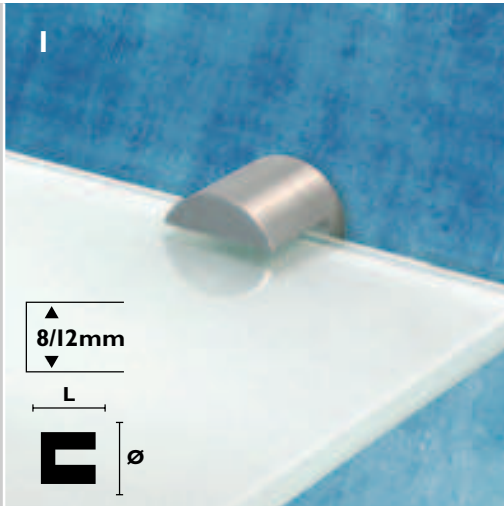

*	Name/description	Main no.	Finish	CC	L	B	H	Ø	§
1	Shelf holders, 2 pcs.	C 900304A	-	-	26	-	-	25	MS
2	Shelf holders, 2 pcs.	C 900304B	-	-	46	-	-	35	MS
3	Corner glass shelf set	C 900503	-	-	150	-	150	-	MS
4	Mirrorholders, 4 pcs.	C 900303	-	-	-	-	-	25	MS
5		C 901303	-	-	-	-	-	25	MS