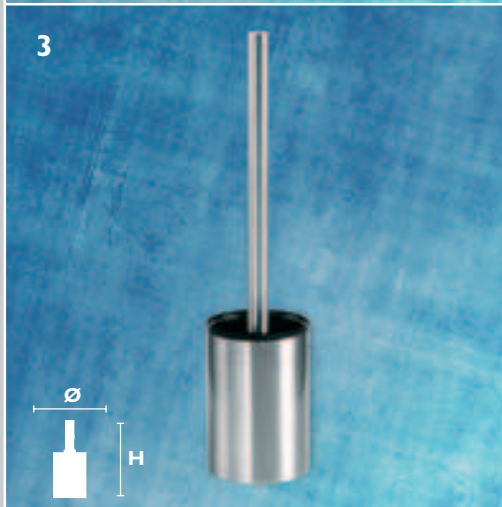

CAIRNEY

architectural hardware solutions

ALL ROUND

JAN 2011

● ALL
ROUND

14 ALL ROUND

*	Name/description	Main no.	Finish	CC	L	B	H	Ø	§
1	Glassholder with Glass	C 900306	-	-	120	-	60	-	MS
2		C 901306	-	-	120	-	60	-	MS
3	Ash tray	C 900309	-	-	120	-	60	-	MS
4		C 901309	-	-	120	-	60	-	MS
5	Tooth brush holder	C 900311	-	-	63	-	20	-	MS
6		C 901311	-	-	63	-	20	-	MS

All Round

The comprehensive interior decoration series in stainless steel for use both in public buildings and private homes.

**ALL
ROUND**

*	Name/description	Main no.	Finish	CC	L	B	H	Ø	§
1	Toilet brush, wall	C 900305A	-	70	-	-	380	89	MS
2		C 901305A	-	70	-	-	380	89	MS
3	Toilet brush, floor	C 900305B	-	-	-	-	380	89	MS