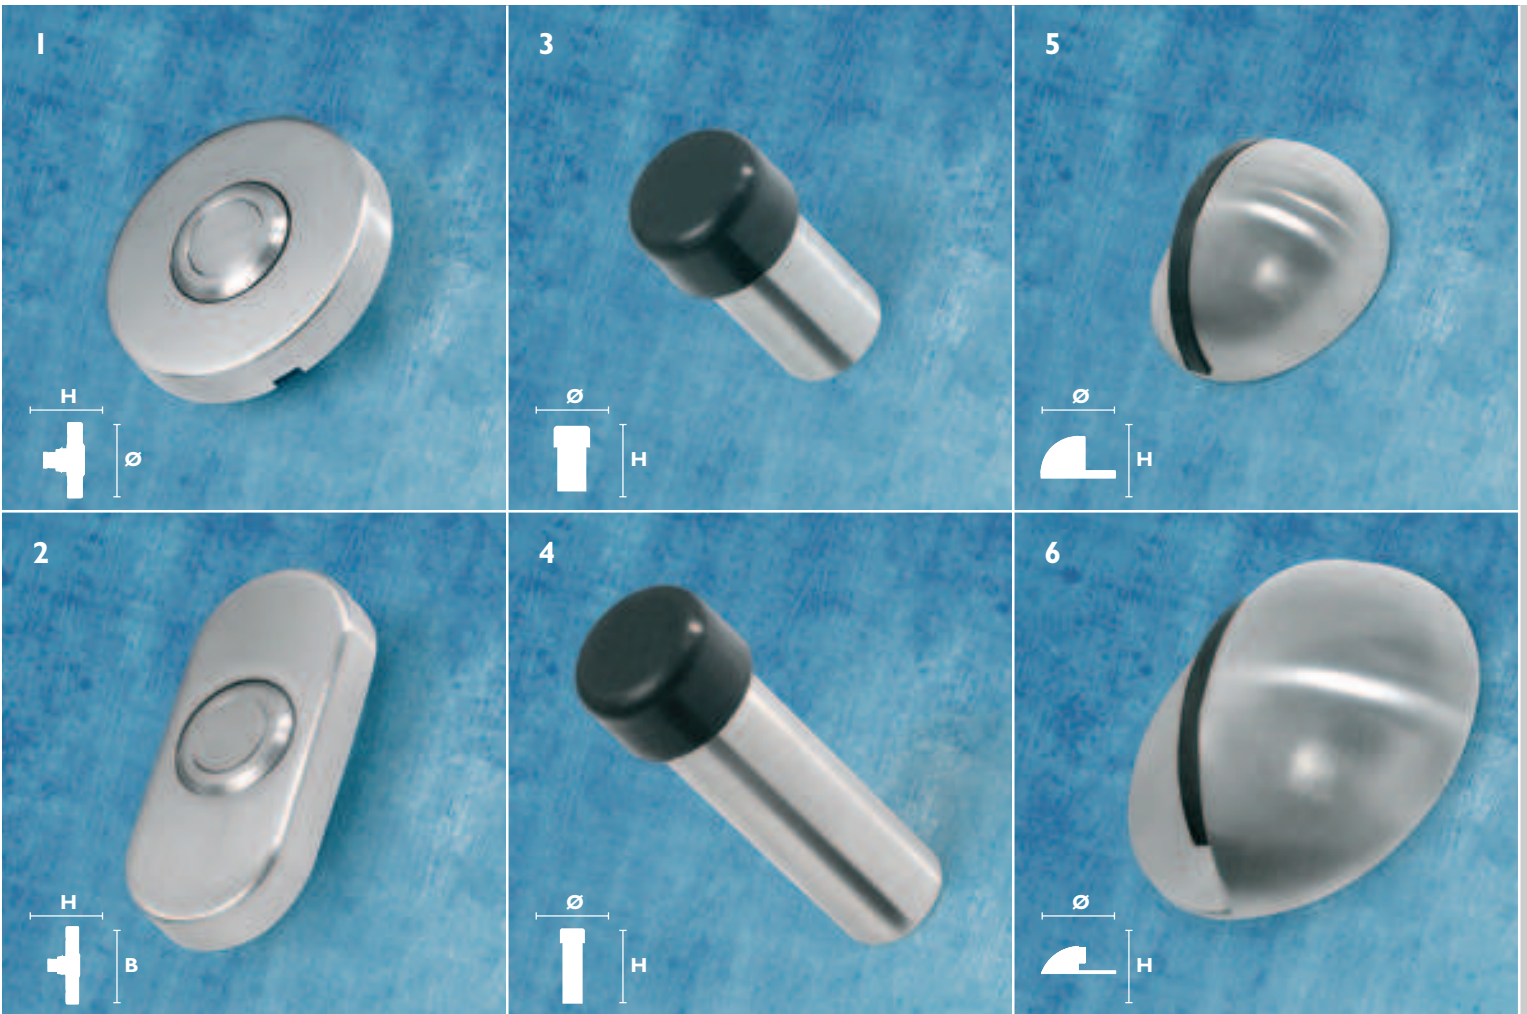

30 ALL ROUND

*	Name/description	Main no.	Finish	CC	L	B	H	Ø	§
1	Door bell ROUND	C 900210	-	-	-	-	8	50	MS
2	Door bell OVAL	C 900211	-	-	30	68	8	-	MS
3	Door stop, smal cylider	C 900200	-	-	-	-	45	25	MS
4	Door stop, large cylinder	C 900201	-	-	-	-	75	25	MS
5	Door stop, SMALL TURTLE	C 900202	-	-	-	-	25	45	MS
6	Door stop, BIG TURTLE	C 900203	-	-	-	-	30	80	MS

**ALL
ROUND**