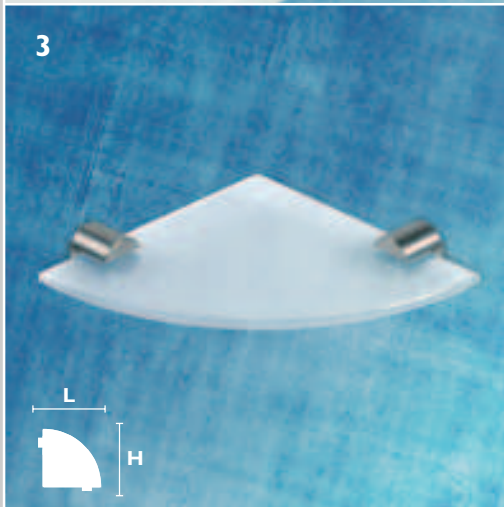

*	Name/description	Main no.	Finish	CC	L	B	H	Ø	§
1	Shelf holders, 2 pcs.	C 900304A	-	-	26	-	-	25	MS
2	Shelf holders, 2 pcs.	C 900304B	-	-	46	-	-	35	MS
3	Corner glass shelf set	C 900503	-	-	150	-	150	-	MS
4	Mirrorholders, 4 pcs.	C 900303	-	-	-	-	-	25	MS
5		C 901303	-	-	-	-	-	25	MS